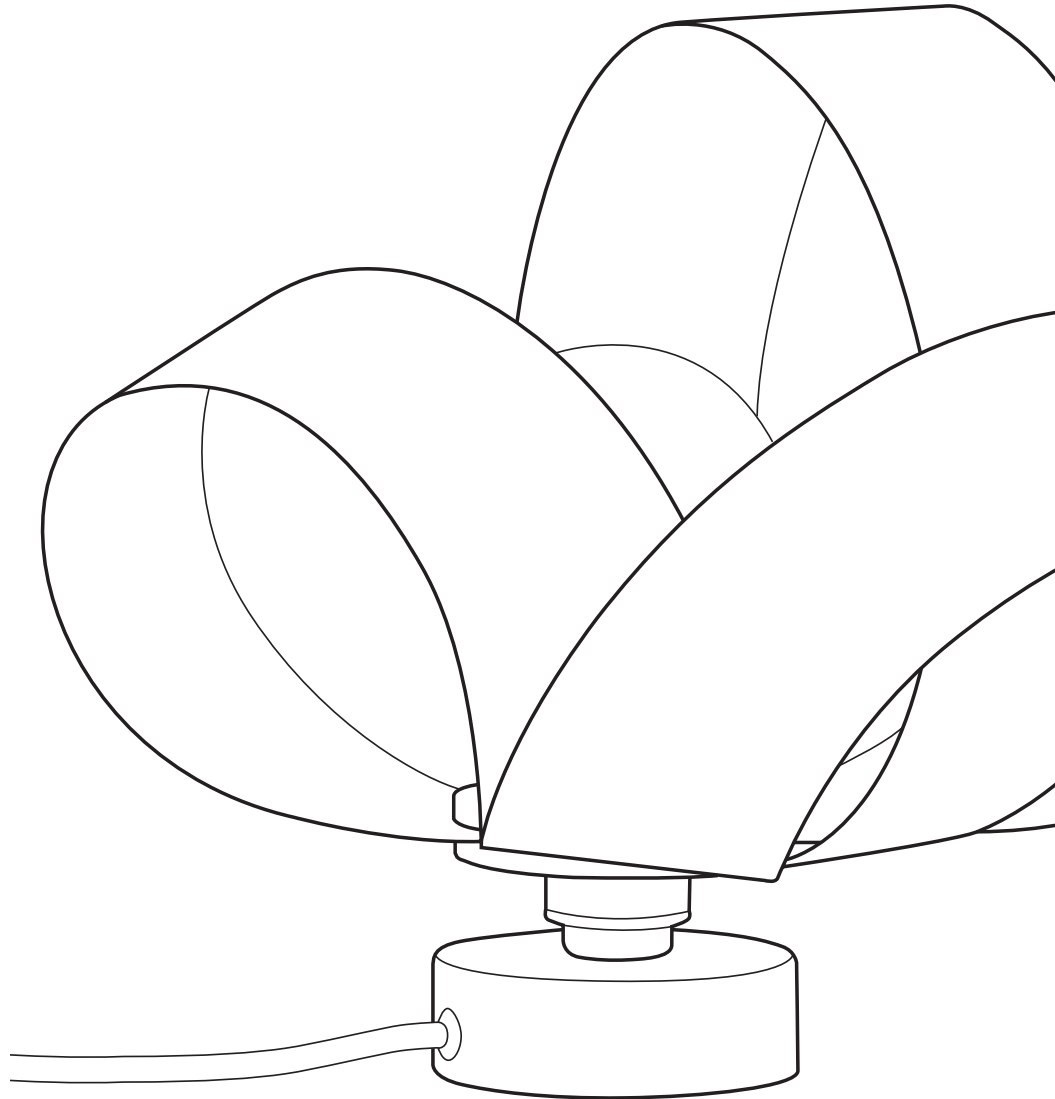

Verso Table Light

An ornate marriage of balance and light, the Verso Range is an asymmetrical wooden work of art that welcomes a fresh perspective. Forged from the Latin word to 'spin', the sculptural Verso Lighting Range calls back to nature and showcases the gravity defying, swooping motion of falling leaves in the wind.

Looping to create eye-catching asymmetry, the Verso Table Light is cleverly crafted from one continuous length of sustainably sourced FSC timber that soars around the warm glow of an exposed bulb to cast a beautiful blend of light and shadow across your table top, providing soothing illumination that is well suited to bedrooms, living spaces or hallways. Igniting creativity within your space, the Verso design looks different from every angle and exhibits its varying form to add playful personality to a wide range of interiors.

Alight your space with art.

DISCLAIMER

Due to the character of handcrafted natural products, all dimensions are approximate. Wood colour may slightly vary. All product details are correct at time of print and are subject to change without notice.