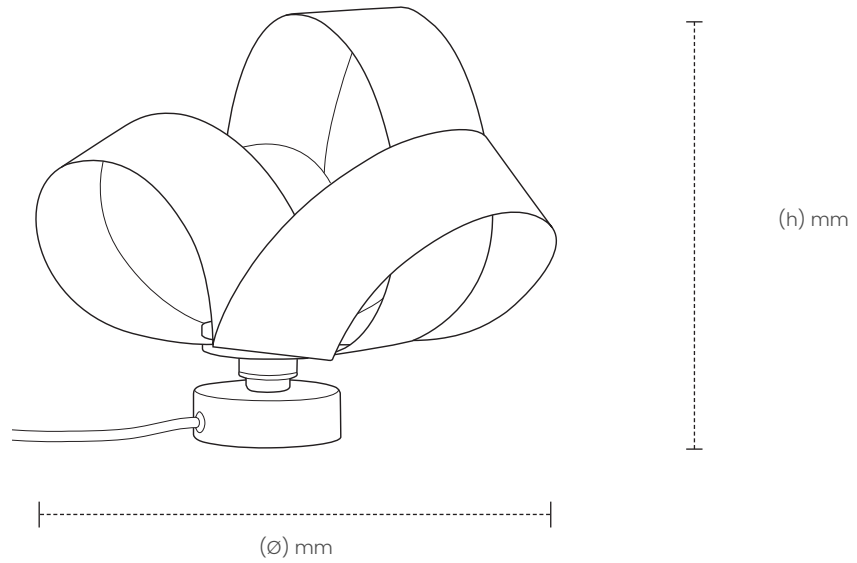

Verso Table Light

An ornate marriage of balance and light, the Verso Range is an asymmetrical wooden work of art that welcomes a fresh perspective. Forged from the Latin word to 'spin', the sculptural Verso Lighting Range calls back to nature and showcases the gravity defying, swooping motion of falling leaves in the wind.

Looping to create eye-catching asymmetry, the Verso Table Light is cleverly crafted from one continuous length of sustainably sourced FSC timber that soars around the warm glow of an exposed bulb to cast a beautiful blend of light and shadow across your table top, providing soothing illumination that is well suited to bedrooms, living spaces or hallways. Igniting creativity within your space, the Verso design looks different from every angle and exhibits its varying form to add playful personality to a wide range of interiors.

VERSO TABLE LIGHT

SKU

ASH: TR-VERS-TBL-A
OAK: TR-VERS-TBL-O
WALNUT: TR-VERS-TBL-W

DIMENSIONS
L X W X H (mm)

UNBOXED: 340 X 285 X 310
BOXED: 457 X 457 X 305

WEIGHT
(kg)

UNBOXED: 0.7
BOXED: 2

COLOUR VARIANTS