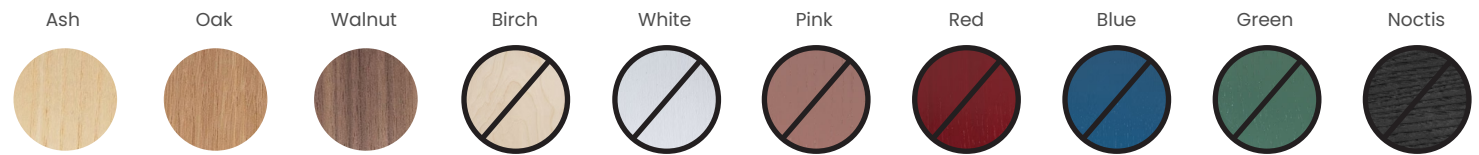

Looping to create eye-catching asymmetry, the Verso Table Light is cleverly crafted from one continuous length of sustainably sourced FSC timber that soars around the warm glow of an exposed bulb to cast a beautiful blend of light and shadow across your table top, providing soothing illumination that is well suited to bedrooms, living spaces or hallways. Igniting creativity within your space, the Verso design looks different from every angle and exhibits its varying form to add playful personality to a wide range of interiors.

VERSO TABLE LIGHT

SKU

ASH: TR-VERS-TBL-A
OAK: TR-VERS-TBL-O
WALNUT: TR-VERS-TBL-W

DIMENSIONS
L X W X H (mm)

UNBOXED: 340 X 285 X 310
BOXED: 457 X 457 X 305

WEIGHT
(kg)

UNBOXED: 0.7
BOXED: 2

COLOUR VARIANTS

Painted Beech

Finish: Non-toxic, hard wearing water based varnish - satin.

Additional materials: Birch ply disk.

ADDITIONAL INFORMATION

Suitable for use on 240v circuits only. Not suitable for use in the USA or Canada.
Fitted with a UK plug - an adapter will be required for use outside of the UK (not provided).
Installation instructions and fixings included.