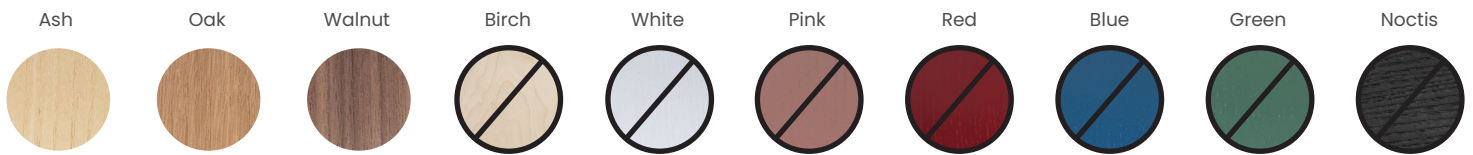

VERSO PORTABLE TABLE LIGHT

SKU

ASH: TR-VERS-TBL-PRT-A
OAK: TR-VERS-TBL-PRT-O
WALNUT: TR-VERS-TBL-PRT-W

DIMENSIONS
L X W X H (mm)

UNBOXED: 260 X 260 X 240
BOXED: 457 X 457 X 305

WEIGHT
(KG)

UNBOXED: 0.5
BOXED: 2.20

COLOUR VARIANTS

Painted Beech

Finish: Non-toxic, hard wearing water based varnish - satin.

Additional materials: Birch ply disk.

ADDITIONAL INFORMATION

USB C Rechargeable. Installation and charging instructions included.