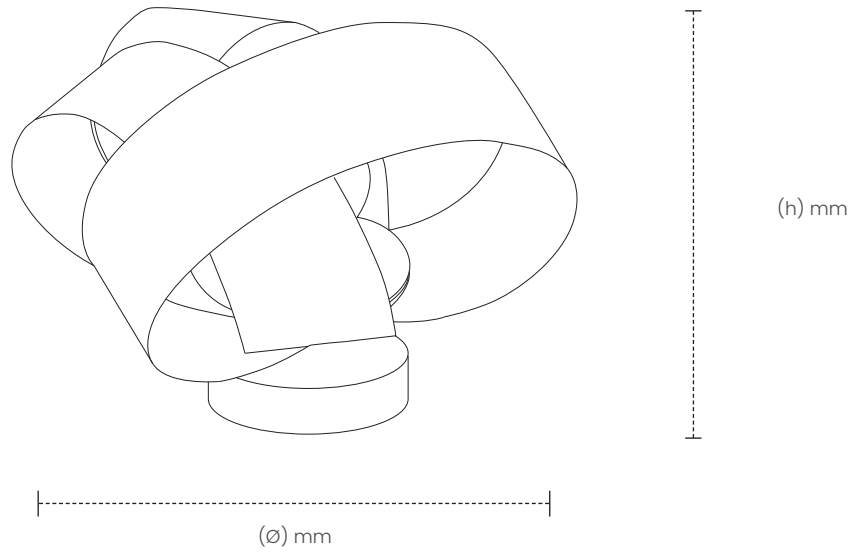

Verso Portable Table Light

An ornate marriage of balance and light, the Verso Range is an asymmetrical wooden work of art that welcomes a fresh perspective. Forged from the Latin word to 'spin', the sculptural Verso Lighting Range calls back to nature and showcases the gravity defying, swooping motion of falling leaves in the wind.

VERSO PORTABLE TABLE LIGHT

SKU

ASH: TR-VERS-TBL-PRT-A
OAK: TR-VERS-TBL-PRT-O
WALNUT: TR-VERS-TBL-PRT-W

DIMENSIONS
L X W X H (mm)

UNBOXED: 260 X 260 X 240
BOXED: 457 X 457 X 305

WEIGHT
(KG)

UNBOXED: 0.5
BOXED: 2.20