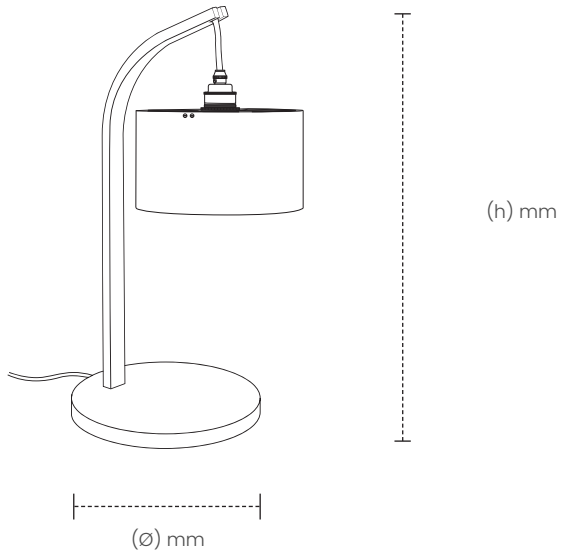

Stem Table Light

Handcrafted in sustainably sourced solid oak, the Stem's steam bent curve arches from its roots to showcase our sleek Kanna lampshade, which casts a glowing downlight. Use the wooden Stem Table Light to create a luminous tablescape in hallways, living spaces or bedrooms alike.

Radiating soothing illumination; this minimalist wooden table light is the ultimate balance between form and function.

DISCLAIMER

Due to the character of handcrafted natural products, all dimensions are approximate. Wood colour may slightly vary. All product details are correct at time of print and are subject to change without notice.

STEM TABLE LIGHT

SKU

OAK: TR-STM-TBL-O

DIMENSIONS
L X W X H (mm)

UNBOXED: Ø245 X 520
BOXED: STAND: 225 X 225 X 530
SHADE: 260 X 260 X 260

WEIGHT
(kg)

UNBOXED: 0.95
BOXED: 4

COLOUR VARIANTS