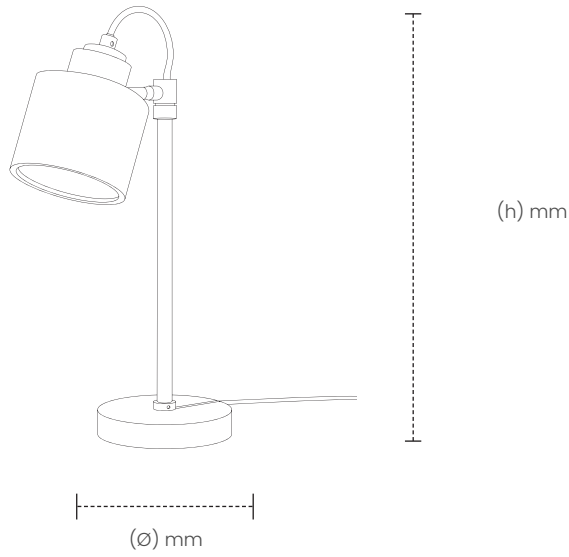

Spire Table Light

Introducing the Bough Lighting Range – a captivating fusion of artistry and functionality. Inspired by nature’s graceful sway and the subtle dance of light and shadow, each piece can be effortlessly adjusted to cast light precisely where you need it.

Handcrafted with precision, this wooden desk light welcomes change, allowing you to not only control the direction of the boundless glow, but also offers height adjustment along its robust, sustainably sourced wooden foundations. An oak branch grows proudly from a round wooden base to showcase our minimalist Kanna Shade, which diffuses a serene glow upon its surroundings. Perfect for adding focused light to reading nooks, workspaces, or bedside tables, the Spire Table Light seamlessly adapts to suit your space.

SPIRE TABLE LIGHT

SKU

OAK: TR-SPIR-TBL-O

DIMENSIONS
L X W X H (mm)

UNBOXED: 270 X 165 X 400
BOXED: 500 X 300 X 160

WEIGHT
(kg)

UNBOXED: 1
BOXED: 1.7

COLOUR VARIANTS