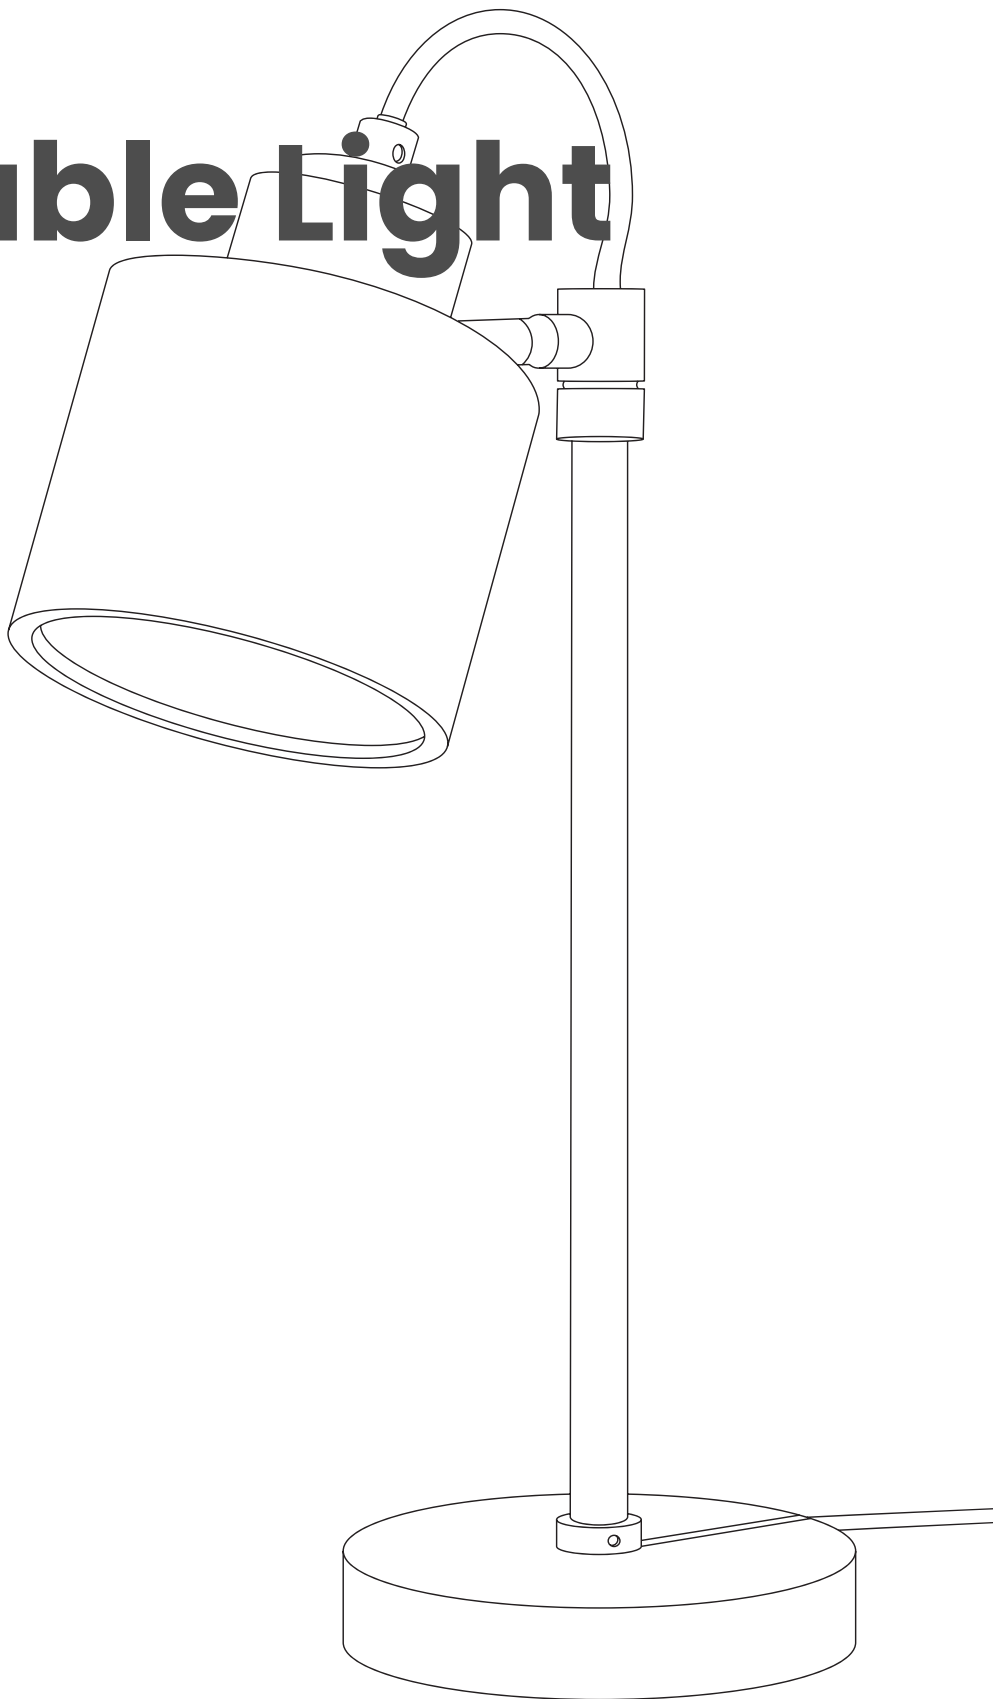

Spire Table Light

Introducing the Bough Lighting Range – a captivating fusion of artistry and functionality. Inspired by nature’s graceful sway and the subtle dance of light and shadow, each piece can be effortlessly adjusted to cast light precisely where you need it.

Handcrafted with precision, this wooden desk light welcomes change, allowing you to not only control the direction of the boundless glow, but also offers height adjustment along its robust, sustainably sourced wooden foundations. An oak branch grows proudly from a round wooden base to showcase our minimalist Kanna Shade, which diffuses a serene glow upon its surroundings. Perfect for adding focused light to reading nooks, workspaces, or bedside tables, the Spire Table Light seamlessly adapts to suit your space.

SPIRE TABLE LIGHT

SKU

OAK: TR-SPIR-TBL-O

DIMENSIONS
L X W X H (mm)

UNBOXED: 270 X 165 X 400
BOXED: 500 X 300 X 160

WEIGHT
(kg)

UNBOXED: 1
BOXED: 1.7

COLOUR VARIANTS