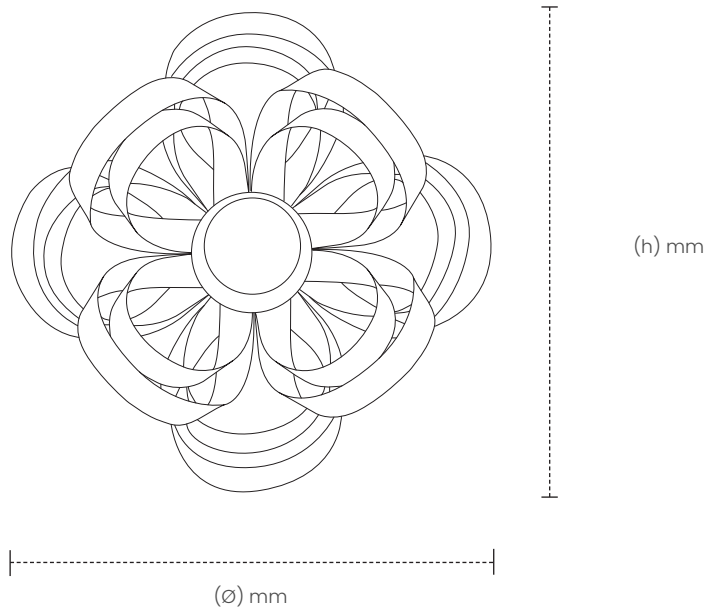

Noctis Skipper Small Wall Light

Undulating loops of timber navigate over and around. Where pared back design meets our signature curves, the Skipper Lighting Range leads the charge.

The Noctis Skipper Small Wall Light merges Scandinavian design principles with our signature curved aesthetic. Crafted from beautifully ebonised, sustainably sourced poplar, this achromatic wooden wall lamp features a hand-shaped open structure that radiates light upward and outward, creating a captivating interplay of brightness and shadow. This truly timeless design is perfect for bedrooms, hallways and living spaces.

NOCTIS SKIPPER SMALL WALL LIGHT

SKU

TR-NCT-SKIP-WL-SML

DIMENSIONS
L X W X H (mm)

UNBOXED: ∅210 X 390
BOXED: 457 X 457 X 305

WEIGHT
(KG)

UNBOXED: 0.2
BOXED: 1.9

COLOUR VARIANTS