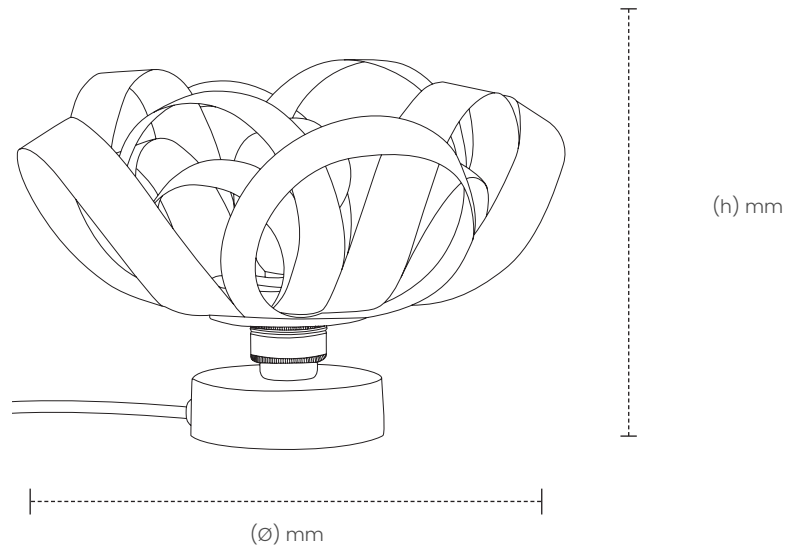

Skipper Table Light

Undulating loops of timber navigate over and around. Where pared back design meets our signature curves, the Skipper Lighting Range leads the charge.

Scandinavian design principles and our sought-after aesthetic, merged to create our most iconic design. A unique wooden table lamp that celebrates natural materials and handcrafted skill, the Skipper Table Light is created from twelve individual, sustainably sourced ash, oak or walnut wood petals and designed to produce golden light upwards and outwards, and eye-catching shadow effects in equal measure. Well suited for hallways, living spaces and home offices, the Skipper Table Light adds personality in abundance.

SKIPPER TABLE LIGHT

SKU

ASH: TR-SKIP-TBL-A
OAK: TR-SKIP-TBL-O
WALNUT: TR-SKIP-TBL-W

DIMENSIONS
L X W X H (mm)

UNBOXED: 290 X 290 X 190
BOXED: 310 X 520 X 170

WEIGHT
(kg)

UNBOXED: 0.75
BOXED: 1.35

COLOUR VARIANTS