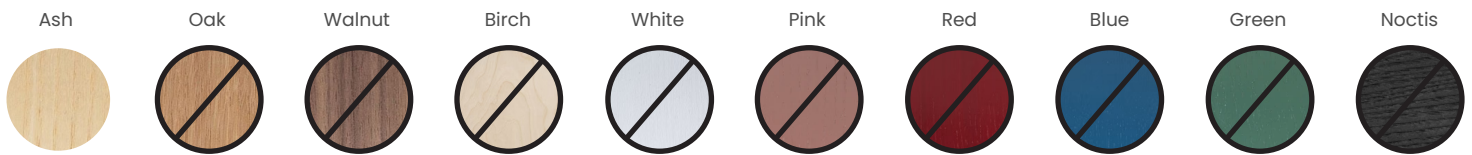

RAYA TABLE LIGHT

SKU

ASH: TR-RAYA-TBL-A

DIMENSIONS
L X W X H (mm)

UNBOXED: 210 X 180 X 190
BOXED: 220 X 530 X 220

WEIGHT
(kg)

UNBOXED: 1.25
BOXED: 2.3

COLOUR VARIANTS

Painted Beech

Finish: Non-toxic, hard wearing water based varnish - satin.

Additional materials: Glass diffuser.

ADDITIONAL INFORMATION

Suitable for use on 240v circuits only. Not suitable for use in the USA or Canada.
Fitted with a UK plug - an adapter will be required for use outside of the UK (not provided).
Installation instructions and fixings included.