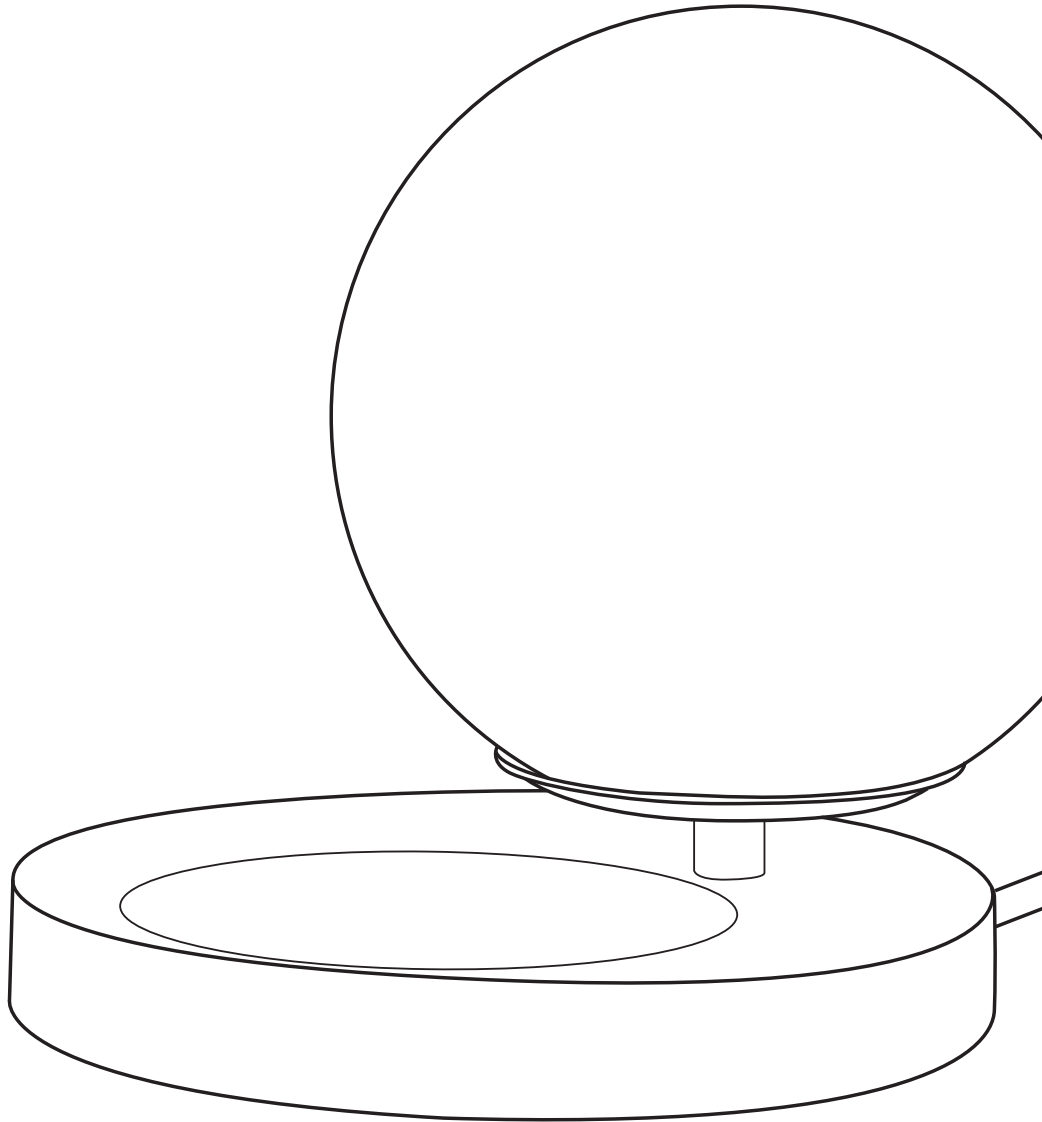

Raya Table Light

Inspired by the elliptical orbits of the planets and moons that line the inner edges of our vast solar system, the Raya Table Light brings weightless illumination to any space it reaches. Combining beautiful translucent glass, sustainable steam bent ash wood and brushed metallic brass, the Raya showcases minimal, nature-inspired design at its finest.

Named after lunar forms found in our solar system, the Raya Table Light showcases a translucent glass orb with clouded bands of warm celestial white light, rooted on a base of sustainably sourced ash wood, flourished with a brass base plate. The opulent wooden wall light calms interiors with its solar inspired design and is easily suited to bustling hallways, soothing bedside lighting and contemporary home office spaces.

Illuminate space. Seek the extraordinary.

DISCLAIMER

Due to the character of handcrafted natural products, all dimensions are approximate. Wood colour may slightly vary. All product details are correct at time of print and are subject to change without notice.