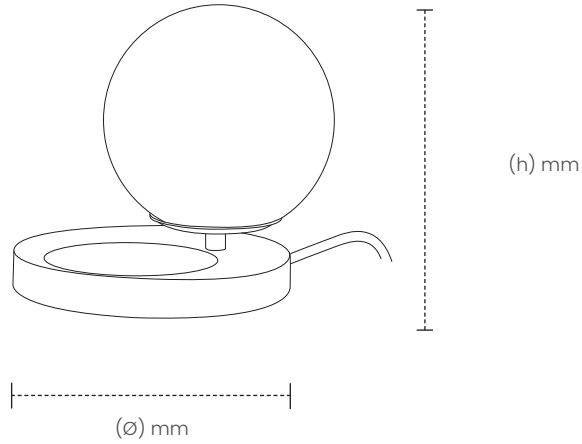

Raya Table Light

Inspired by the elliptical orbits of the planets and moons that line the inner edges of our vast solar system, the Raya Table Light brings weightless illumination to any space it reaches. Combining beautiful translucent glass, sustainable steam bent ash wood and brushed metallic brass, the Raya showcases minimal, nature-inspired design at its finest.

RAYA TABLE LIGHT

SKU

ASH: TR-RAYA-TBL-A

DIMENSIONS
L X W X H (mm)

UNBOXED: 210 X 180 X 190
BOXED: 220 X 530 X 220

WEIGHT
(kg)

UNBOXED: 1.25
BOXED: 2.3

COLOUR VARIANTS