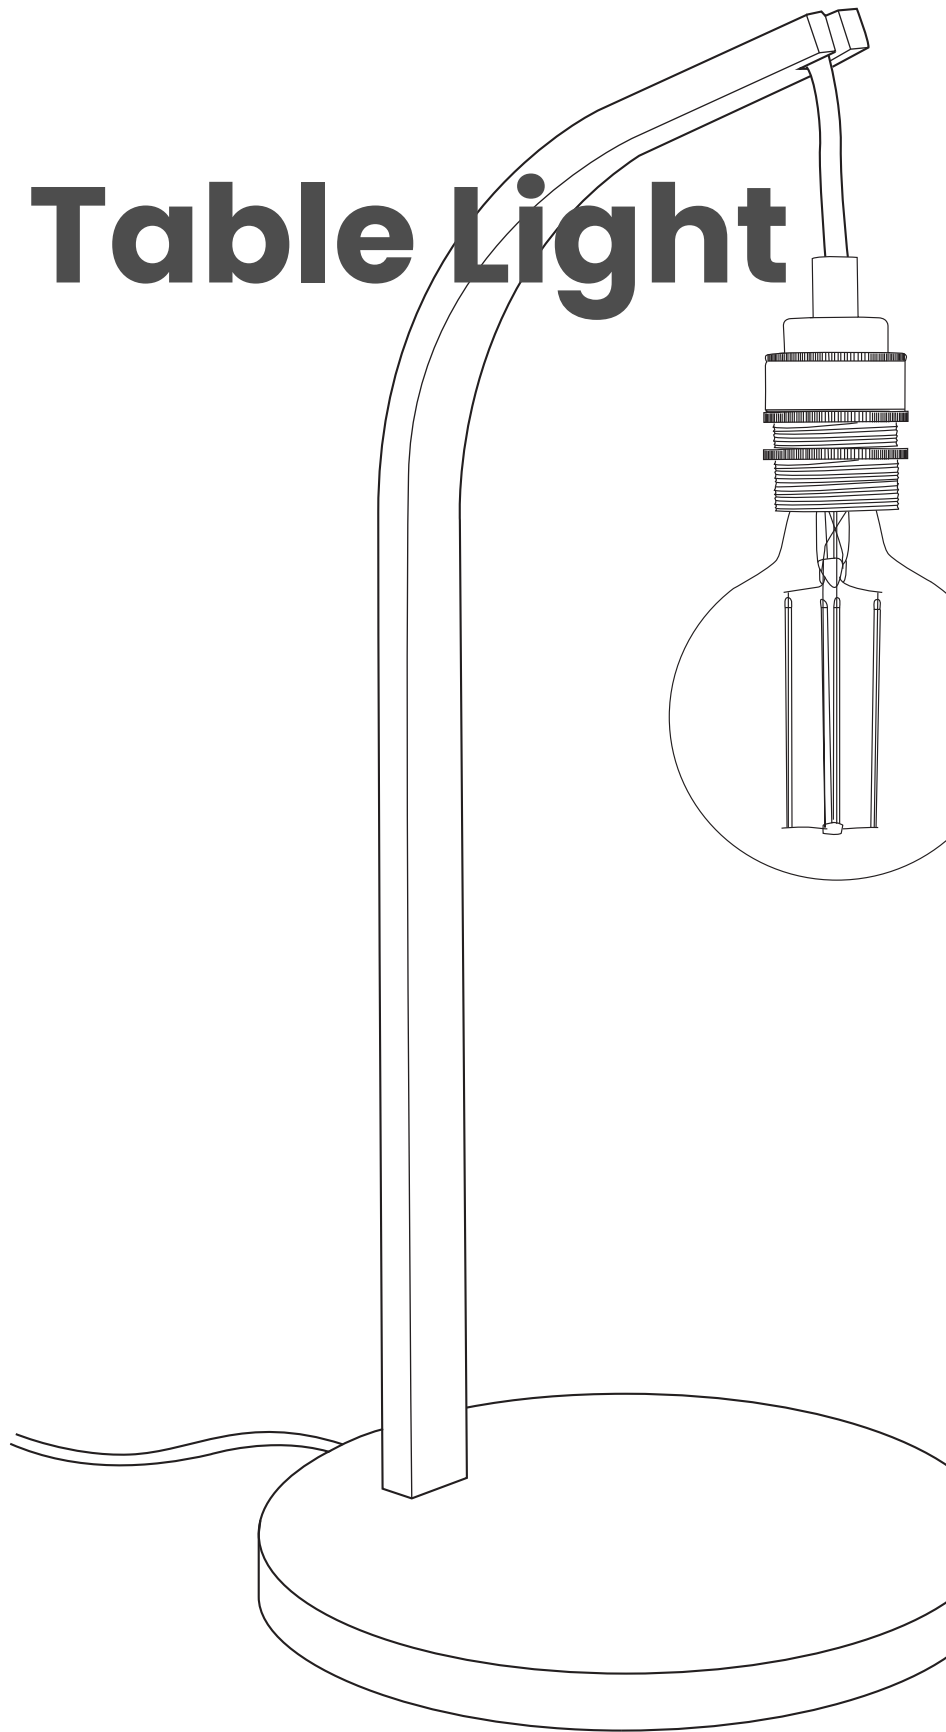

Mooring Table Light

Handcrafted in sustainably sourced solid oak, the Mooring Table Light's steam bent curve arches from its roots to showcase an exposed bulb, which casts a boundless glow.

Use this striking wooden lamp to create a luminous tablescape in hallways, living spaces or bedrooms alike.

Radiating endless illumination; this minimalist wooden table light is the ultimate balance between form and function.

DISCLAIMER

Due to the character of handcrafted natural products, all dimensions are approximate. Wood colour may slightly vary. All product details are correct at time of print and are subject to change without notice.

MOORING TABLE LIGHT

SKU

OAK: TR-MRG-TBL-O

DIMENSIONS
L X W X H (mm)

UNBOXED: 170 X 185 X 520
BOXED: 225 X 530 X 225

WEIGHT
(kg)

UNBOXED: 0.85
BOXED: 2.75

COLOUR VARIANTS