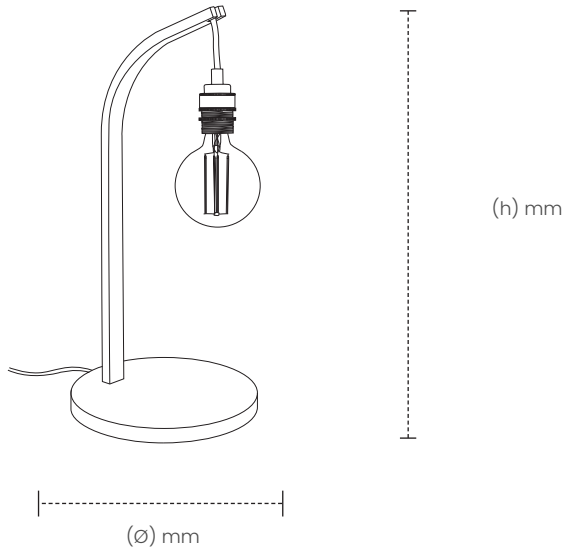

Mooring Table Light

Handcrafted in sustainably sourced solid oak, the Mooring Table Light's steam bent curve arches from its roots to showcase an exposed bulb, which casts a boundless glow.

Use this striking wooden lamp to create a luminous tablescape in hallways, living spaces or bedrooms alike.

Radiating endless illumination; this minimalist wooden table light is the ultimate balance between form and function.

DISCLAIMER

Due to the character of handcrafted natural products, all dimensions are approximate. Wood colour may slightly vary. All product details are correct at time of print and are subject to change without notice.

MOORING TABLE LIGHT

SKU

OAK: TR-MRG-TBL-O

DIMENSIONS
L X W X H (mm)

UNBOXED: 170 X 185 X 520
BOXED: 225 X 530 X 225

WEIGHT
(kg)

UNBOXED: 0.85
BOXED: 2.75

COLOUR VARIANTS

Painted Beech

Finish: Non-toxic, hard wearing water based varnish - satin.

ADDITIONAL INFORMATION

Suitable for use on 240v circuits only. Not suitable for use in the USA or Canada.
Fitted with a UK plug - an adapter will be required for use outside of the UK (not provided).
Installation instructions and fixings included.