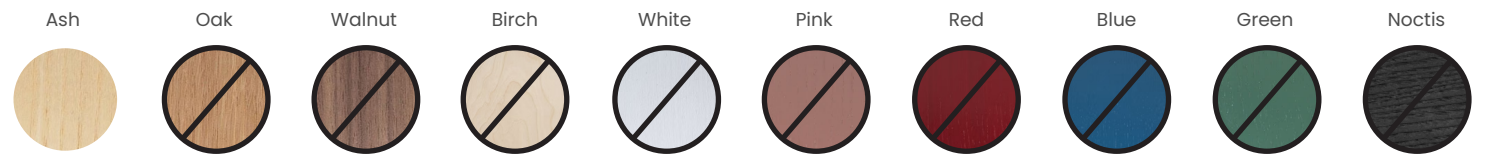

Meaning 'Moon' in Cornish, the Loer Table Light showcases a translucent glass orb with clouded bands of warm celestial white light which sits within a sleek halo of supple ash wood. Held in place by brass detailed fixings that reflect the soft illustrious glow of the spherical globe when illuminated, the opulent Loer Table Light looks equally as eye-catching when switched off. This contemporary wooden table light is suited to hallway consoles, coffee tables or reading nooks.

LOER TABLE LIGHT

SKU

ASH: TR-LOER-TBL-A

DIMENSIONS
L X W X H (mm)

UNBOXED: 330 X 200 X 350
BOXED: 450 X 450 X 450

WEIGHT
(KG)

UNBOXED: 1.9
BOXED: 4.4

COLOUR VARIANTS

Painted Beech

Finish: Non-toxic, hard wearing water based varnish - satin.

Additional materials: Glass diffuser.

ADDITIONAL INFORMATION

Suitable for use on 240v circuits only. Not suitable for use in the USA or Canada.
Fitted with a UK plug - an adapter will be required for use outside of the UK (not provided).
Installation instructions and fixings included.