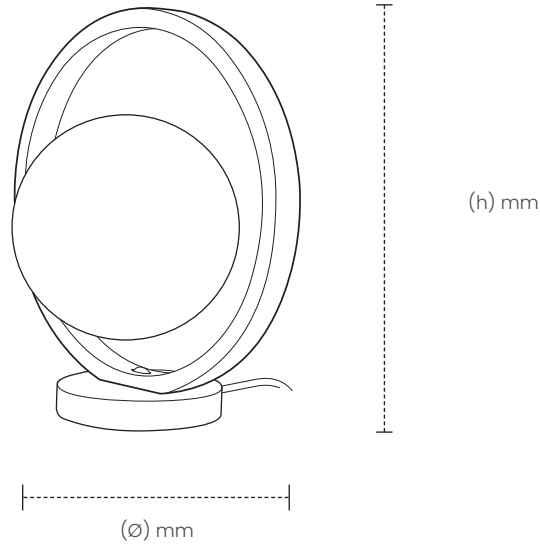

Loer Table Light

Inspired by the elliptical orbits of the planets and moons that line the inner edges of our vast solar system, the Loer Lighting Range brings weightless illumination to any space it reaches. Combining beautiful translucent glass, sustainable steam bent ash wood and brushed metallic brass, the Loer showcases minimal, nature-inspired design at its finest.

Meaning 'Moon' in Cornish, the Loer Table Light showcases a translucent glass orb with clouded bands of warm celestial white light which sits within a sleek halo of supple ash wood. Held in place by brass detailed fixings that reflect the soft illustrious glow of the spherical globe when illuminated, the opulent Loer Table Light looks equally as eye-catching when switched off. This contemporary wooden table light is suited to hallway consoles, coffee tables or reading nooks.

LOER TABLE LIGHT

SKU

ASH: TR-LOER-TBL-A

DIMENSIONS
L X W X H (mm)

UNBOXED: 330 X 200 X 350
BOXED: 450 X 450 X 450

WEIGHT
(KG)

UNBOXED: 1.9
BOXED: 4.4

COLOUR VARIANTS