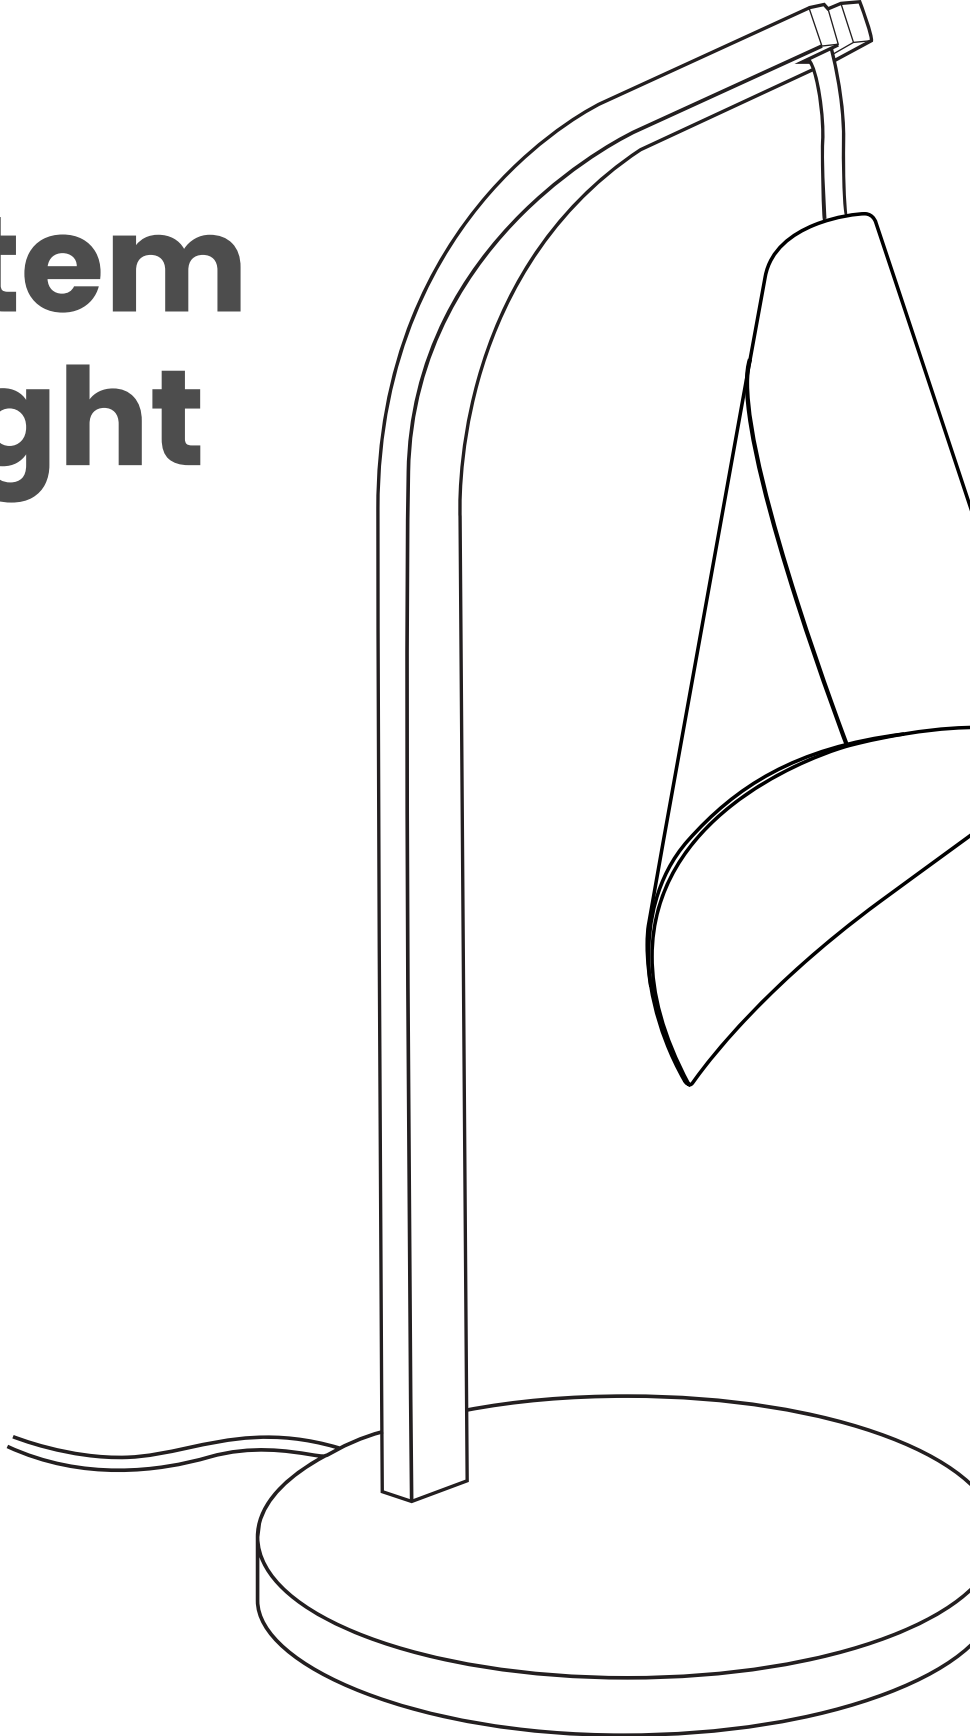

# Keel – Stem Table Light

Born in the barrel of a waking wave, the Comber Lighting Range is shaped by the reverberating tides that lap the Cornish coastline. Inspired by the power and grace of the Atlantic Ocean, our newest collection ebbs, flows and rolls into your home, bringing with it the motion of seasonal Cornish swells.

Taking inspiration from the natural, spiralling forms found along our Atlantic tide lines, the Keel Stem Table Light is a striking display of confident, modern design. Made from one isolated section, a wide piece of oak timber is arched by hand into a choreographed formation to create a pleasing tapered shade, hung from a steam bent solid oak stand. Producing a funnel of diffused downlight, the Keel Table Light's inviting glow will bring serenity as a bedside light or directional light to a home office space.

**KEEL – STEM TABLE LIGHT**

SKU

OAK: TR-STM-TBL-KEEL-O

DIMENSIONS  
L X W X H (mm)

UNBOXED: ∅185 X 520  
BOXED: 225 X 225 X 530

WEIGHT  
(kg)

UNBOXED: 0.9  
BOXED: 0.95

**COLOUR VARIANTS**