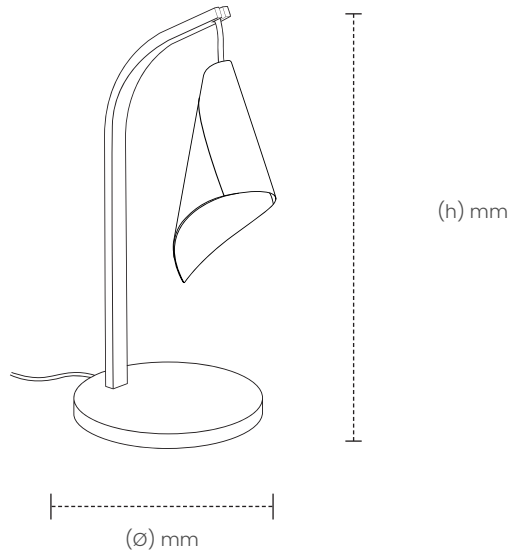

Taking inspiration from the natural, spiralling forms found along our Atlantic tide lines, the Keel Stem Table Light is a striking display of confident, modern design. Made from one isolated section, a wide piece of oak timber is arched by hand into a choreographed formation to create a pleasing tapered shade, hung from a steam bent solid oak stand. Producing a funnel of diffused downlight, the Keel Table Light's inviting glow will bring serenity as a bedside light or directional light to a home office space.

**KEEL – STEM TABLE LIGHT**

SKU

OAK: TR-STM-TBL-KEEL-O

DIMENSIONS  
L X W X H (mm)

UNBOXED: ∅185 X 520  
BOXED: 225 X 225 X 530

WEIGHT  
(kg)

UNBOXED: 0.9  
BOXED: 0.95

**COLOUR VARIANTS**