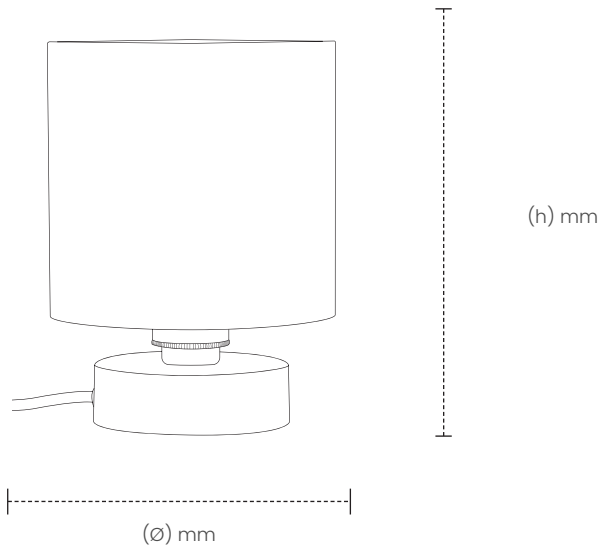

KANNA TABLE LIGHT

SKU

OAK: TR-KANN-PRT-O
WALNUT: TR-KANN-PRT-W

DIMENSIONS
L X W X H (mm)

UNBOXED: ∅145 X 200
BOXED: 260 X 260 X 260

WEIGHT
(KG)

UNBOXED: 0.5
BOXED: 1.25

COLOUR VARIANTS