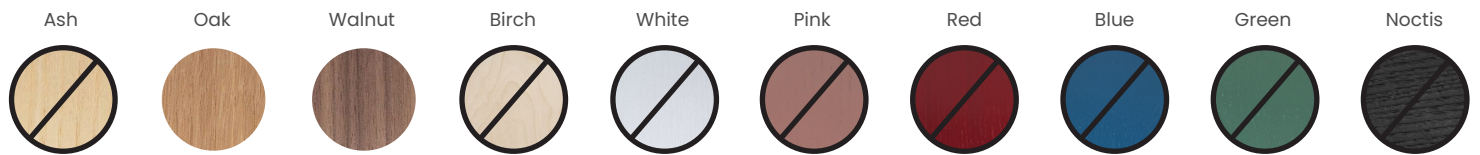

KANNA TABLE LIGHT

SKU

OAK: TR-KANN-PRT-O
WALNUT: TR-KANN-PRT-W

DIMENSIONS
L X W X H (mm)

UNBOXED: ∅145 X 200
BOXED: 260 X 260 X 260

WEIGHT
(KG)

UNBOXED: 0.5
BOXED: 1.25

COLOUR VARIANTS

Painted Beech

Finish: Non-toxic, hard wearing water based varnish - satin.

Additional materials: Birch ply disk.

ADDITIONAL INFORMATION

Suitable for use on 240v circuits only. Not suitable for use in the USA or Canada.
Fitted with a UK plug - an adapter will be required for use outside of the UK (not provided).
Installation instructions and fixings included.