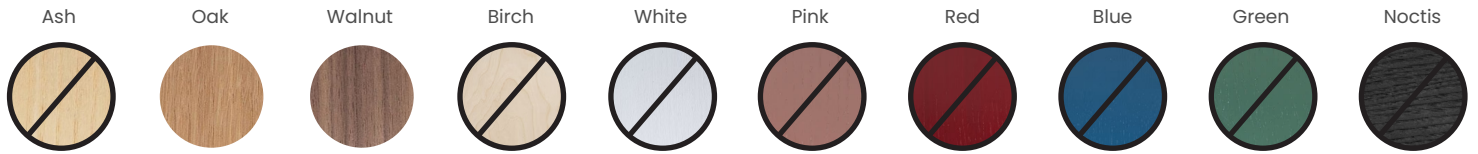

**KANNA PORTABLE TABLE LIGHT**

SKU

OAK: TR-KANN-PRT-O  
WALNUT: TR-KANN-PRT-W

DIMENSIONS  
L X W X H (mm)

UNBOXED: ∅145 X 200  
BOXED: 260 X 260 X 260

WEIGHT  
(kg)

UNBOXED: 0.5  
BOXED: 1.25

**COLOUR VARIANTS**

Painted Beech

Finish: Non-toxic, hard wearing water based varnish - satin.

Additional materials: Birch ply disk.

**ADDITIONAL INFORMATION**

USB C Rechargeable. Installation and charging instructions included.