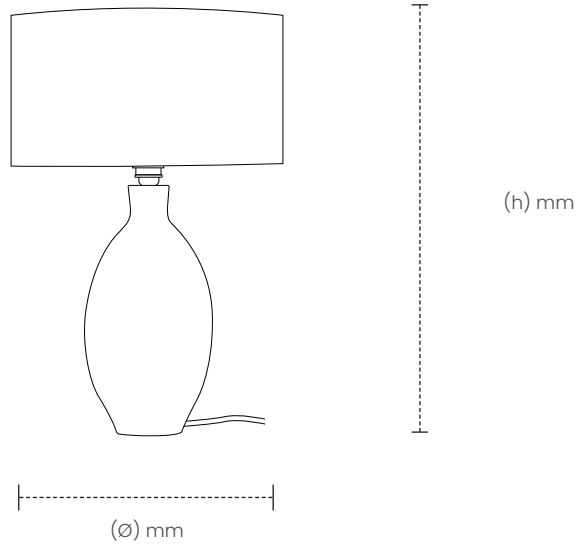

This unique ceramic table lamp merges an exquisite, curved base with a captivating lampshade, resulting in a truly harmonious masterpiece. The Kurv's hand-glazed, earthenware base, curves with fluidity to create a timeless table light silhouette, which proudly holds its wooden shade. When illuminated, the Kanna lampshade diffuses a warm glow into its surroundings, the elegant tier of sustainably sourced oak or walnut gently cocoons the bulb, allowing the organic wooden grain to take centre stage. Illuminate your space with the Kurv Table Light's enchanting glow, whether it graces your bedside table, living room, or home office.

KANNA - KURV TABLE LIGHT SMALL

KANNA - KURV TABLE LIGHT

SKU	OAK: TR-KURV-TBL-KANN-O-SML WALNUT: TR-KURV-TBL-KANN-W-SML	OAK: TR-KURV-TBL-KANN-O WALNUT: TR-KURV-TBL-KANN-W
DIMENSIONS L X W X H (mm)	UNBOXED: Ø240 X 410 BOXED: CERAMIC: 260 X 260 X 260 SHADE: 457 X 457 X 305	UNBOXED: Ø400 X 625 BOXED: CERAMIC: 220 X 220 X 530 SHADE: 457 X 457 X 305
WEIGHT (KG)	UNBOXED: 1.1 BOXED: 3.9	UNBOXED: 2.35 BOXED: 5.55