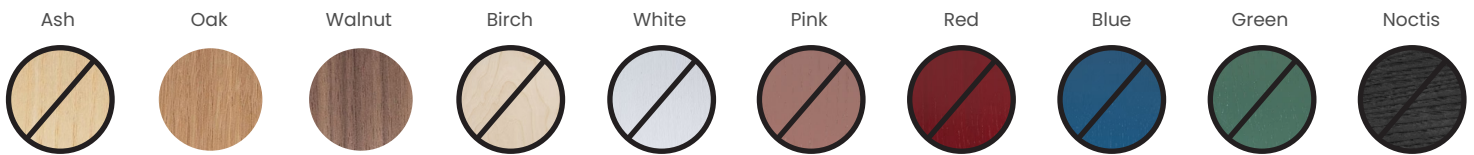

This unique ceramic table lamp merges an exquisite, curved base with a captivating lampshade, resulting in a truly harmonious masterpiece. The Kurv's hand-glazed, earthenware base, curves with fluidity to create a timeless table light silhouette, which proudly holds its wooden shade. When illuminated, the Kanna lampshade diffuses a warm glow into its surroundings, the elegant tier of sustainably sourced oak or walnut gently cocoons the bulb, allowing the organic wooden grain to take centre stage. Illuminate your space with the Kurv Table Light's enchanting glow, whether it graces your bedside table, living room, or home office.

Infuse nature. Create harmony.

DISCLAIMER

Due to the character of handcrafted natural products, all dimensions are approximate. Wood colour may slightly vary. All product details are correct at time of print and are subject to change without notice.

KANNA - KURV TABLE LIGHT SMALL

KANNA - KURV TABLE LIGHT

SKU	OAK: TR-KURV-TBL-KANN-O-SML WALNUT: TR-KURV-TBL-KANN-W-SML	OAK: TR-KURV-TBL-KANN-O WALNUT: TR-KURV-TBL-KANN-W
DIMENSIONS L X W X H (mm)	UNBOXED: Ø240 X 410 BOXED: CERAMIC: 260 X 260 X 260 SHADE: 457 X 457 X 305	UNBOXED: Ø400 X 625 BOXED: CERAMIC: 220 X 220 X 530 SHADE: 457 X 457 X 305
WEIGHT (KG)	UNBOXED: 1.1 BOXED: 3.9	UNBOXED: 2.35 BOXED: 5.55

COLOUR VARIANTS

Painted Beech

Finish: Non-toxic, hard wearing water based varnish - satin.

Additional materials: Earthenware.

ADDITIONAL INFORMATION

Suitable for use on 240v circuits only. Not suitable for use in the USA or Canada.
Fitted with a UK plug - an adapter will be required for use outside of the UK (not provided).
Installation instructions and fixings included.