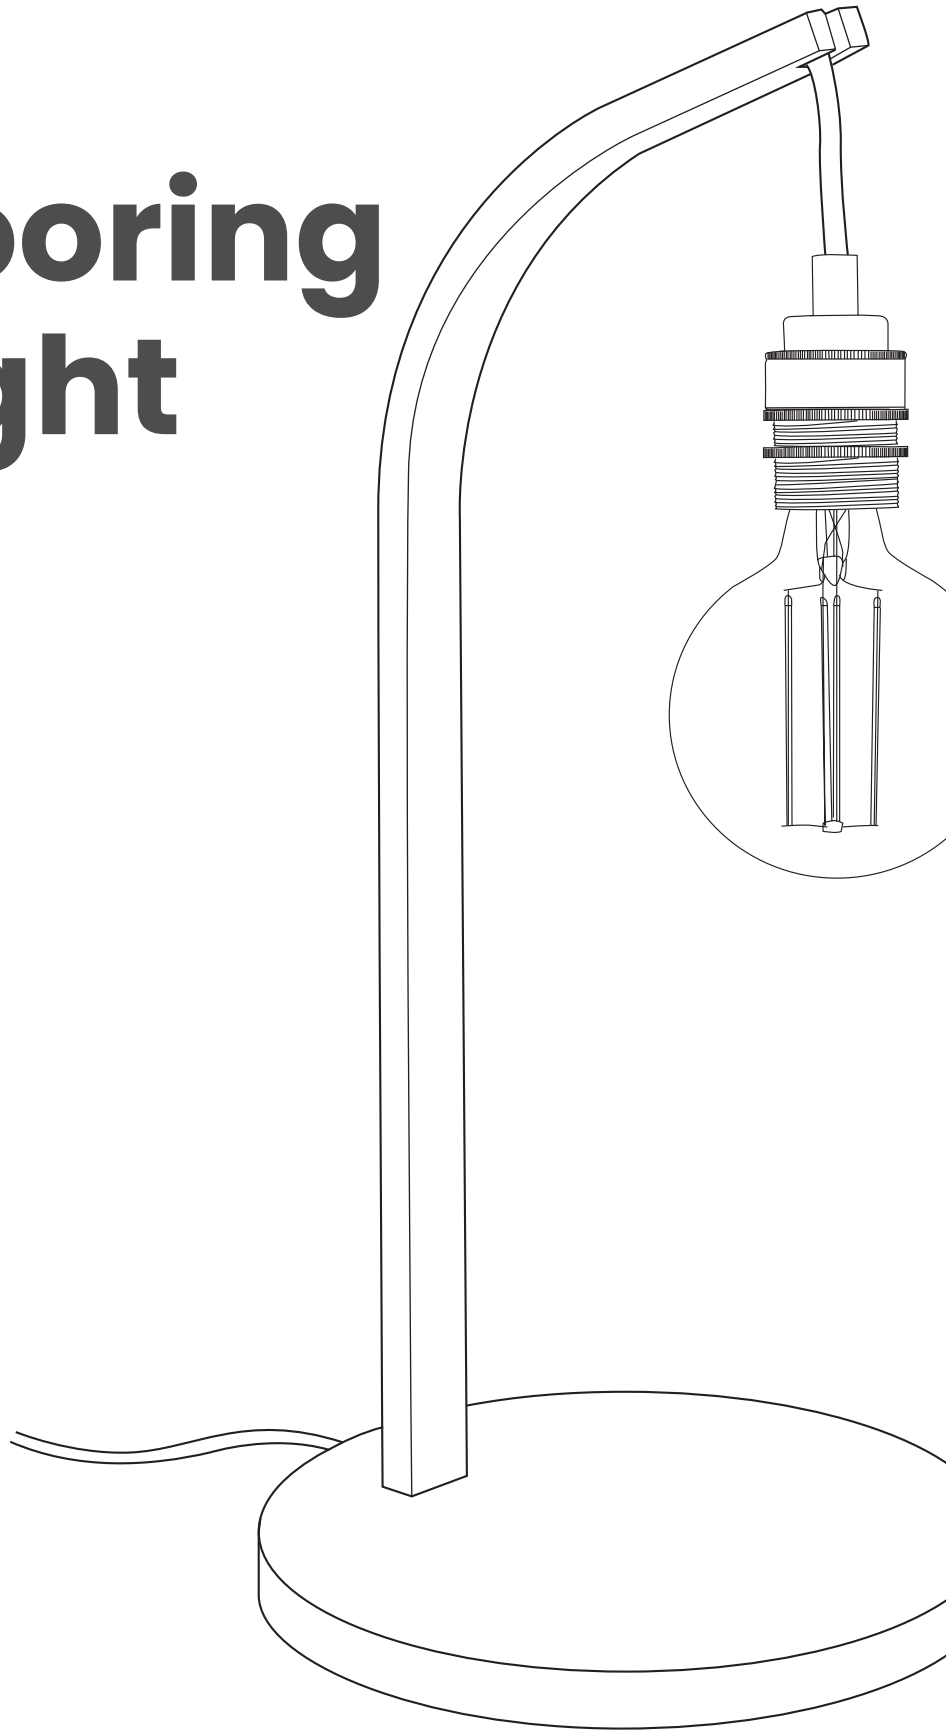

Cove Mooring Table Light

Swathed in serene, coastal shades the Cove Lighting Collection echoes the tranquil hues of Cornwall's hidden coves. Familiar forms take on a new radiance as our most beloved designs are reborn in the captivating colours of the Cornish coast. Transforming any space, this striking lighting range reflects your unique style and brightens any room.

Handcrafted in sustainably sourced solid wood, hand finished in a colourful, environmentally friendly paint, the Cove Mooring Table Light's steam bent curve arches from its roots to showcase an exposed bulb, which casts a boundless glow. Use this vibrant wooden lamp to create a luminous tablescape in hallways, living spaces or bedrooms alike. Radiating endless illumination; this minimalist wooden table light is the ultimate balance between form and function.

Dive into coastal colour, reinvigorate your space.

DISCLAIMER

Due to the character of handcrafted natural products, all dimensions are approximate. Wood colour may slightly vary. All product details are correct at time of print and are subject to change without notice.