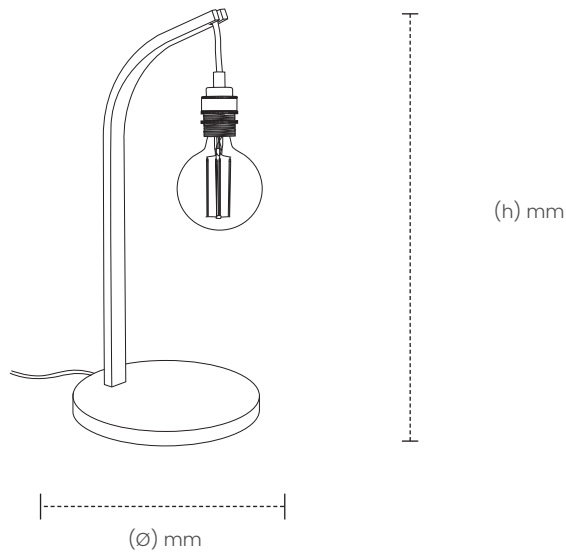

Handcrafted in sustainably sourced solid wood, hand finished in a colourful, environmentally friendly paint, the Cove Mooring Table Light's steam bent curve arches from its roots to showcase an exposed bulb, which casts a boundless glow. Use this vibrant wooden lamp to create a luminous tablescape in hallways, living spaces or bedrooms alike. Radiating endless illumination; this minimalist wooden table light is the ultimate balance between form and function.

COVE MOORING TABLE LIGHT

SKU

PINK: TR-MRG-TBL-PNK
RED: TR-MRG-TBL-RED
BLUE: TR-MRG-TBL-BLU
GREEN: TR-MRG-TBL-GRN

DIMENSIONS
L X W X H (mm)

UNBOXED: 170 X 185 X 520
BOXED: 225 X 530 X 225

WEIGHT
(kg)

UNBOXED: 0.85
BOXED: 2.75