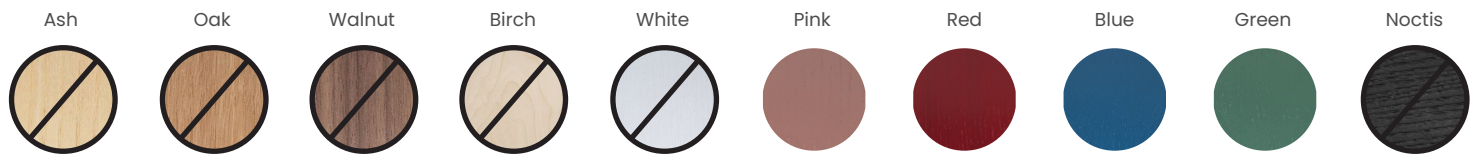

Handcrafted in sustainably sourced solid wood, hand finished in a colourful, environmentally friendly paint, the Cove Mooring Table Light's steam bent curve arches from its roots to showcase an exposed bulb, which casts a boundless glow. Use this vibrant wooden lamp to create a luminous tablescape in hallways, living spaces or bedrooms alike. Radiating endless illumination; this minimalist wooden table light is the ultimate balance between form and function.

COVE MOORING TABLE LIGHT

SKU

PINK: TR-MRG-TBL-PNK
RED: TR-MRG-TBL-RED
BLUE: TR-MRG-TBL-BLU
GREEN: TR-MRG-TBL-GRN

DIMENSIONS
L X W X H (mm)

UNBOXED: 170 X 185 X 520
BOXED: 225 X 530 X 225

WEIGHT
(kg)

UNBOXED: 0.85
BOXED: 2.75

COLOUR VARIANTS

Painted Beech

Finish: Non-toxic, hard wearing water based varnish - satin.

ADDITIONAL INFORMATION

Suitable for use on 240v circuits only. Not suitable for use in the USA or Canada.
Fitted with a UK plug - an adapter will be required for use outside of the UK (not provided).
Installation instructions and fixings included.