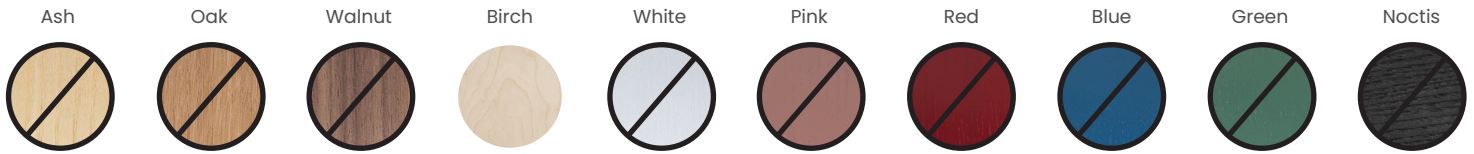

This unique ceramic table lamp merges an exquisite, curved base with a captivating lampshade, resulting in a truly harmonious masterpiece. The Kurv's hand-glazed, earthenware base, curves with fluidity to create a timeless table light silhouette, which proudly holds its wooden shade. When illuminated, the Artus lampshade's intricately placed ethereal dowels distribute a kaleidoscopic display of vertical light and shadows that add an elegant sense of drama to any room. Illuminate your space with the Kurv Table Light's enchanting glow, whether it graces your bedside table, living room, or home office.

Illuminate. Pack a punch.
Draw the eye.

DISCLAIMER

Due to the character of handcrafted natural products, all dimensions are approximate. Wood colour may slightly vary. All product details are correct at time of print and are subject to change without notice.

ARTUS - KURV TABLE LIGHT SMALL

ARTUS - KURV TABLE LIGHT

SKU	BIRCH: TR-KURV-TBL-ART-B-SML	BIRCH: TR-KURV-TBL-ART-B
DIMENSIONS L X W X H (mm)	UNBOXED: Ø240 X 410 BOXED: CERAMIC: 260 X 260 X 260 SHADE: 260 X 260 X 260	UNBOXED: Ø350 X 620 BOXED: CERAMIC: 220 X 220 X 530 SHADE: 457 X 457 X 305
WEIGHT (KG)	UNBOXED: 1.15 BOXED: 2.75	UNBOXED: 2.4 BOXED: 5.55

COLOUR VARIANTS

Painted Beech

Finish: Non-toxic, hard wearing water based varnish - satin.

Additional materials: Earthenware.

ADDITIONAL INFORMATION

Suitable for use on 240v circuits only. Not suitable for use in the USA or Canada.
Fitted with a UK plug - an adapter will be required for use outside of the UK (not provided).
Installation instructions and fixings included.