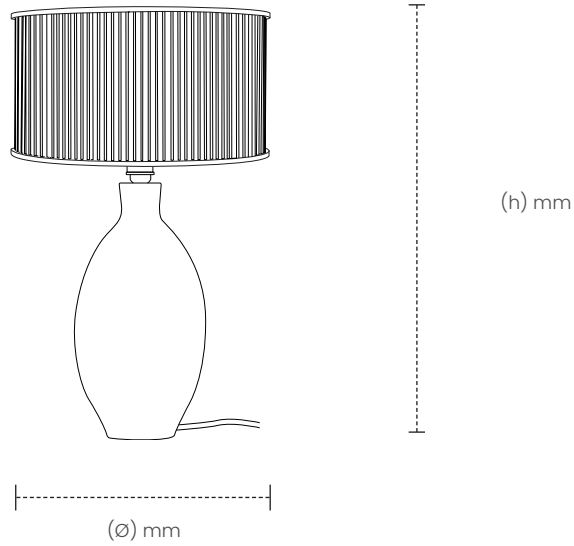

This unique ceramic table lamp merges an exquisite, curved base with a captivating lampshade, resulting in a truly harmonious masterpiece. The Kurv's hand-glazed, earthenware base, curves with fluidity to create a timeless table light silhouette, which proudly holds its wooden shade. When illuminated, the Artus lampshade's intricately placed ethereal dowels distribute a kaleidoscopic display of vertical light and shadows that add an elegant sense of drama to any room. Illuminate your space with the Kurv Table Light's enchanting glow, whether it graces your bedside table, living room, or home office.

ARTUS - KURV TABLE LIGHT SMALL

ARTUS - KURV TABLE LIGHT

SKU	BIRCH: TR-KURV-TBL-ART-B-SML	BIRCH: TR-KURV-TBL-ART-B
DIMENSIONS L X W X H (mm)	UNBOXED: Ø240 X 410 BOXED: CERAMIC: 260 X 260 X 260 SHADE: 260 X 260 X 260	UNBOXED: Ø350 X 620 BOXED: CERAMIC: 220 X 220 X 530 SHADE: 457 X 457 X 305
WEIGHT (KG)	UNBOXED: 1.15 BOXED: 2.75	UNBOXED: 2.4 BOXED: 5.55